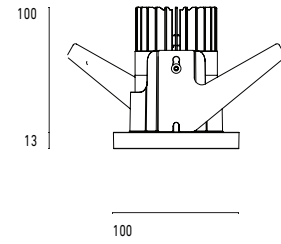

101 10 000120.022

Model

Name	Mono 100 Type 1 Recessed Downlighter
Finish	Structured Black
Area	Indoor

System

Power (Luminaire)	24W
Power (System)	27W
Voltage	240V-AC
Optics	Rotationally Symmetrical Direct 60°
Colour Temperature	2700°K
Luminous Flux	1765lm
TM30	Rf95 Rg103
CRI	Ra97
Lumen Maintenance	L90 B10 50000hrs
Chromaticity	<3 McAdam Step Ellipse
Articulation	Fixed
Cut-Out	
Ingress Protection	IP44
Control Device	Remote Phase DIM (Included)
Class	III